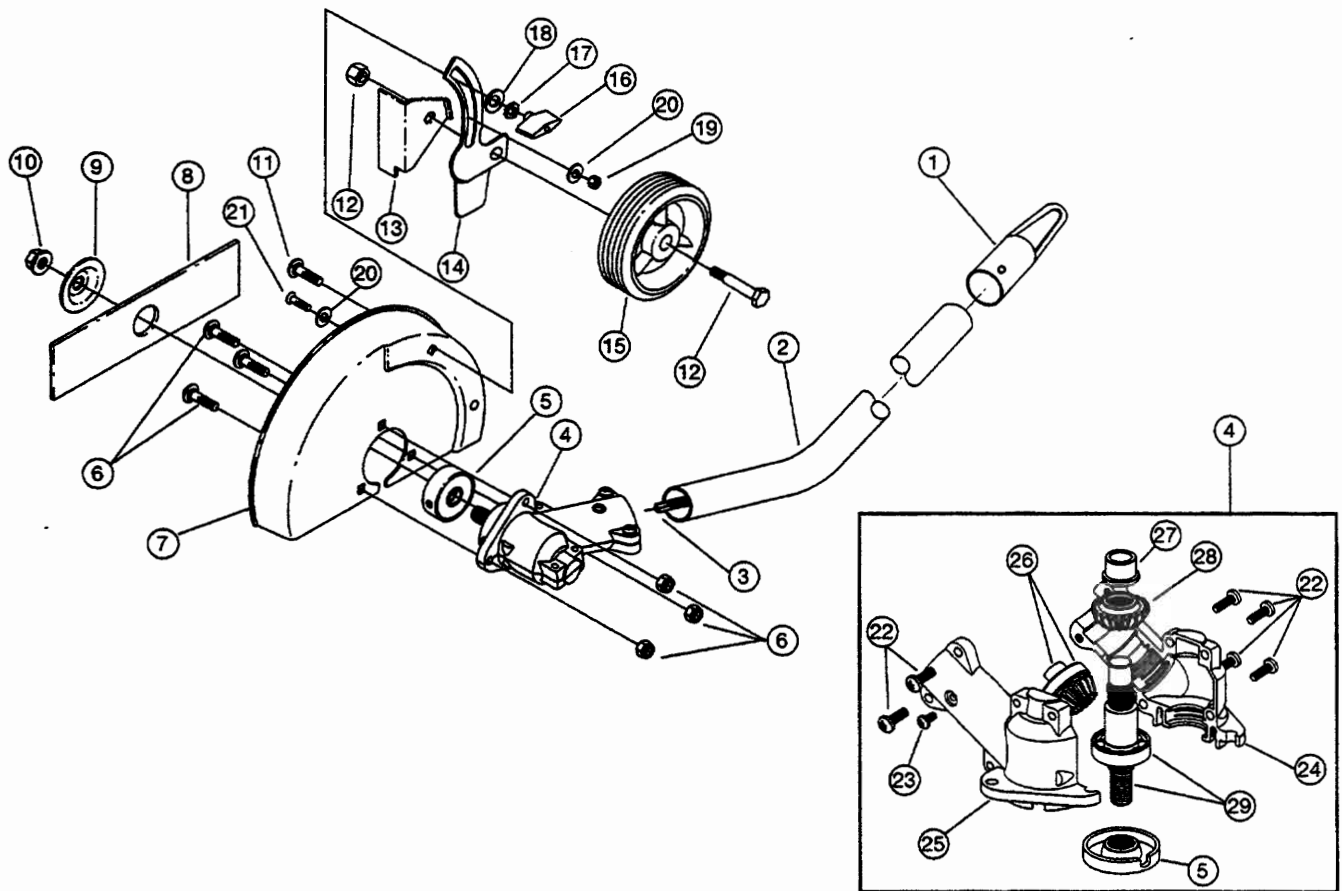

**REPLACEMENT PARTS - MODEL LE720r**  
**LAWN EDGER ADD-ON**  
 (Serial Number 901318470 and greater)

<b>Item</b>	<b>Part No.</b>	<b>Description</b>
1	612605	Hanger
2	180915	Drive Shaft Housing Assembly
3	181570	Drive Shaft Assembly
4	147488	Gearbox Assembly (includes 5, 6, 10, 19 & 20)
5	182196	Blade Driver
6	182200	Shield Mount Screw Assembly
7	181245	Blade Shield
8	613223	Edger Blade
9	147490	Retaining Washer
10	147491	Lock Nut
11	182213	Shoulder Bolt
12	181591	Wheel Mounting Hardware
13	181592	Deflector
14	181593	Guide Bracket
15	181242	Wheel
16	182214	Adjustment Knob
17	182215	Lock Washer

<b>Item</b>	<b>Part No.</b>	<b>Description</b>
18	182216	Washer
19	182237	Locknut
20	182236	Washer
21	181858	Screw
22	182195	Gearbox Mounting Hardware
23	145569	Anti-Rotation Screw
*	613226	Locking Rod
*	180014	Blade Retainer Kit (includes 9 & 10)
* Items Not Shown		

**2 Piece Gearbox Assembly Parts - Item 4**

24	182191	Left Housing
25	182192	Right Housing
26	182194	Pinion Gear Assembly
27	182199	Output Shaft Bushing
28	182198	Output Shaft Gear
29	182197	Output Shaft Assembly (includes 27 & 28)